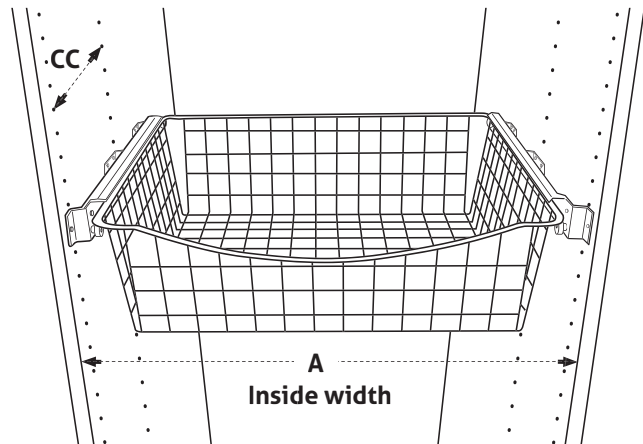

ROLLER RUNNER FOR CABINET

Choose the right Runner for
the Norscan Roller baskets

INSIDE WITH

A = 368, 468, 568 or 768 mm +/- 1 mm

CC = 224, 233, 256, 384 and 416 mm
L = 489 mm
H = 19,5 mm
K = 7 mm

ARTICLE NUMBER SILVER

713 S RR50-19,5 L (left side)
713 S RR50-19,5 R (right side)

ARTICLE NUMBER WHITE

713 W RR50-19,5 L (left side)
713 W RR50-19,5 R (right side)

INSIDE WITH

A = 362, 462, 562 or 762 mm +/- 1 mm

CC = 224, 233, 256, 384 and 416 mm
L = 492 mm
H = 16,5 mm
K = 7 mm

ARTICLE NUMBER SILVER

713 S RR50-16,5 L (left side)
713 S RR50-16,5 R (right side)

ARTICLE NUMBER WHITE

713 W RR50-16,5 L (left side)
713 W RR50-16,5 R (right side)

INSIDE WITH

A = 332, 432, 532 or 732 mm +/- 1 mm

CC = Fits several distances

ARTICLE NUMBER SILVER

713 S RRUN500 L (left side)
713 S RRUN500 R (right side)

ARTICLE NUMBER WHITE

713 W RRUN500 L (left side)
713 W RRUN500 R (right side)

SUPPORTS HEAVY LOADS