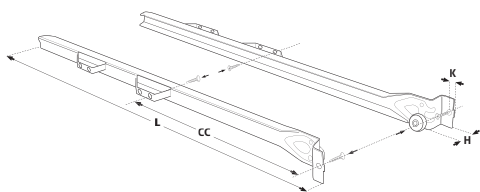

ROLLER RUNNER FOR CABINET

Choose the right Runner for
the Norscan Roller baskets

INSIDE WITH

A = 368, 468, 568 or 768 mm +/- 1 mm

CC = 224, 233, 256, 384 and 416 mm
L = 489 mm
H = 19,5 mm
K = 7 mm

ARTICLE NUMBER SILVER

713 S RR50-19,5 L (left side)
713 S RR50-19,5 R (right side)

ARTICLE NUMBER WHITE

713 W RR50-19,5 L (left side)
713 W RR50-19,5 R (right side)

INSIDE WITH

A = 362, 462, 562 or 762 mm +/- 1 mm

CC = 224, 233, 256, 384 and 416 mm
L = 492 mm
H = 16,5 mm
K = 7 mm

ARTICLE NUMBER SILVER

713 S RR50-16,5 L (left side)
713 S RR50-16,5 R (right side)

ARTICLE NUMBER WHITE

713 W RR50-16,5 L (left side)
713 W RR50-16,5 R (right side)

INSIDE WITH

A = 332, 432, 532 or 732 mm +/- 1 mm

CC = Fits several distances

ARTICLE NUMBER SILVER

713 S RRUN500 L (left side)
713 S RRUN500 R (right side)

ARTICLE NUMBER WHITE

713 W RRUN500 L (left side)
713 W RRUN500 R (right side)

SUPPORTS HEAVY LOADS