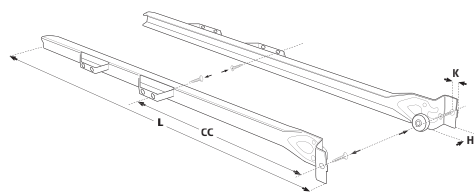

ROLLER RUNNER FOR CABINET

Choose the right Runner for
the Norscan Roller baskets

INSIDE WITH

A = 368, 468, 568 or 768 mm +/- 1 mm

CC = 224, 233, 256, 384 and 416 mm
L = 489 mm
H = 19,5 mm
K = 7 mm

ARTICLE NUMBER SILVER

713 S RR50-19,5 L (left side)
713 S RR50-19,5 R (right side)

ARTICLE NUMBER WHITE

713 W RR50-19,5 L (left side)
713 W RR50-19,5 R (right side)

INSIDE WITH

A = 362, 462, 562 or 762 mm +/- 1 mm

CC = 224, 233, 256, 384 and 416 mm
L = 492 mm
H = 16,5 mm
K = 7 mm

ARTICLE NUMBER SILVER

713 S RR50-16,5 L (left side)
713 S RR50-16,5 R (right side)

ARTICLE NUMBER WHITE

713 W RR50-16,5 L (left side)
713 W RR50-16,5 R (right side)

INSIDE WITH

A = 332, 432, 532 or 732 mm +/- 1 mm

CC = Fits several distances

ARTICLE NUMBER SILVER

713 S RRUN500 L (left side)
713 S RRUN500 R (right side)

ARTICLE NUMBER WHITE

713 W RRUN500 L (left side)
713 W RRUN500 R (right side)

SUPPORTS HEAVY LOADS