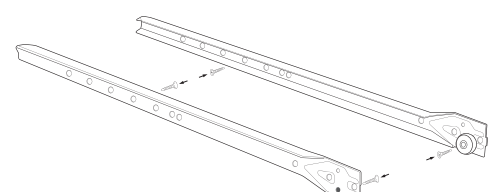

713 S RR50-19,5 L (left side)
713 S RR50-19,5 R (right side)

ARTICLE NUMBER WHITE

713 W RR50-19,5 L (left side)
713 W RR50-19,5 R (right side)

INSIDE WITH

A = 362, 462, 562 or 762 mm +/- 1 mm

CC = 224, 233, 256, 384 and 416 mm
L = 492 mm
H = 16,5 mm
K = 7 mm

ARTICLE NUMBER SILVER

713 S RR50-16,5 L (left side)
713 S RR50-16,5 R (right side)

ARTICLE NUMBER WHITE

713 W RR50-16,5 L (left side)
713 W RR50-16,5 R (right side)

INSIDE WITH

A = 332, 432, 532 or 732 mm +/- 1 mm

CC = Fits several distances

ARTICLE NUMBER SILVER

713 S RRUN500 L (left side)
713 S RRUN500 R (right side)

ARTICLE NUMBER WHITE

713 W RRUN500 L (left side)
713 W RRUN500 R (right side)

SUPPORTS HEAVY LOADS